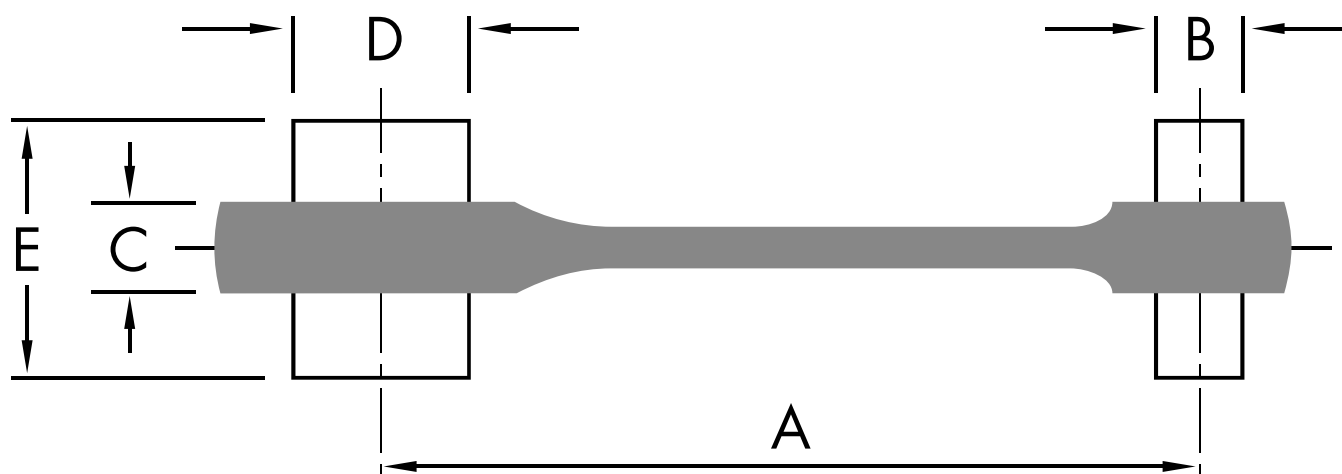

Marka Model	PEUGEOT S.C, SX				
Wymiar (mm) A	B	C	D	E	Kod Hart
80	10	11,8	16,3	37	334 570
Marka Model	SUZUKI CH50S HIR CA19A/A122, AE50UP HIR-UP CA1DA/A129, AE50UPR HIR-UP CA1DB/A130, CY50 BARA CA13A/A114, AD50 ADDRESS CA1CA/A127				
Wymiar (mm) A	B	C	D	E	Kod Hart
85	10	12	16	33	334 571
Marka Model	SUZUKI AD50 ADDRESS CA1CC/A128, AH ADDRESS, AF50 SEPIA CA1E/A131, AF50 SEPIA CAE1EB/ A134, AF50 SEPIA CA1EB/A134, AY50V KATANA				
Wymiar (mm) A	B	C	D	E	Kod Hart
85	10	12	16	33	334 571
Marka Model	SUZUKI CS50 GEMA CS50/CS50, CS50 GEMA CA1AA/A123, CL50 LOVE FA11A/A103, CF50 RUB CA11A/A106, CP50C SHOOT CA14B/A115, CI50DG CARNA CA18A/A119				
Wymiar (mm) A	B	C	D	E	Kod Hart
80	10	12	16	40	334 570
Marka Model	YAMAHA PW5, DT50 17W/5R2, DT50LC 17W/5R3, TZR50 3TU/3TU, RD50, DT80, DT80LC				
Wymiar (mm) A	B	C	D	E	Kod Hart
84	12	11,5	18,3	37	334 574
Marka Model	YAMAHA CA50E SALIENT 14T/14T, CA50ED SALIENT 14T/14T, CE50E JOG 27V/27V, CG50E JOG 2JA/2JA, CY50 JOG 3KJ/3KJ, CY50H JOG 3KJ/3KJ, YG50D JOG 3YJ/3YJ, YG50EX JOG 3YK/3YK, YG50Z JOG 3YK/3KJ, YG50ZR JOG 3YK/3YK, CY50Z JOG 3RY/3KJ, AREOX, NEOS, CH50 ACTIVE 35R/35R, CJ50E CHAMP 54V/14T, CJ50ES CHAMP 54V/14T, CJ50RS CHAMP 2NA/2JA, CX50 CHAMP 3FC/3FC, CN50E CUTE 53L/53L, CP50E TRY 52W/52W, CK50 1YT/1YT, SH50 MINT 1YU/1YU, CK50 EXCELL 1YT/1YT, YA50 AXIS 3VP/3KJ, YA50 AXIS 3VR/3KJ, YA50H AXIS 3VP/3KJ, YA50HS AXIS 3VP/3KJ				
Wymiar (mm) A	B	C	D	E	Kod Hart
80	12	13,4	18	33	334 572